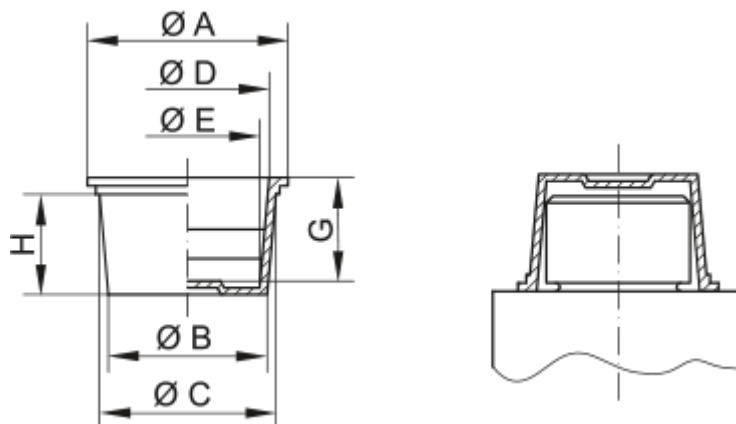

Article number: 59GPN610U16

Description: KLEE Universal plugs GPN 610 U - ( $\varnothing$  17,5-20,1/  $\varnothing$  18,5-15,9)

## Measures

---

A = 24

B = 17.5

C = 20.1

D = 18.5

E = 15.9

G = 15